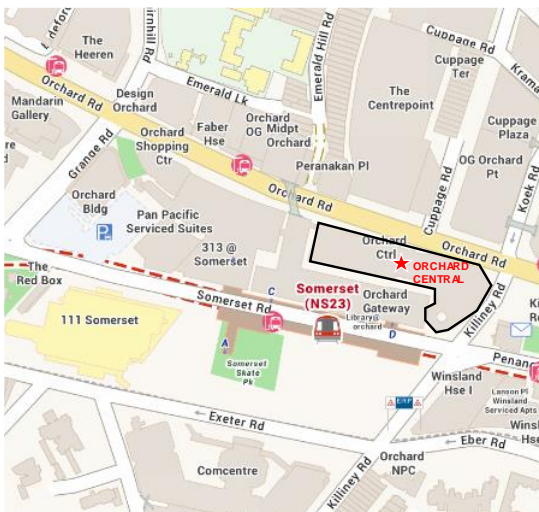

Orchard Central

181 Orchard Road, Orchard Central Singapore 238896

LOCATION AND ACCESSIBILITY

- Located on Orchard Road
- Easily accessible via CTE
- 3 minutes walk to Somerset MRT Station

POSITIONING

- As Singapore's tallest vertical retail mall, Orchard Central's "New rules, New experiences" positioning is all about cutting-edge shops, customer centric outlook, unique lifestyle shopping concepts and multi-sensory experiences.
- Located right in the heart of Orchard Road, Orchard Central, with its distinctive glass façade featuring state-of-the-art lighting, offers new shopping and dining experiences to shoppers and visitors.
- Highlights at Orchard Central include the air-conditioned 24/7 promenade Discovery Walk on Level 1, an urban dining oasis on Levels 7, 8, 11 and 12 including roof top verandah dining.
- The air-conditioned "Discovery Walk" is thoughtfully lined with dining spots and provides seamless connectivity to adjacent retail malls - 313@Somerset as well as the office/retail development Orchard Gateway and Hotel Jen.

DESCRIPTION

Total Net Lettable Area	258,912 sq. ft.
No. of Car Parks Lots	288

CATCHMENT AREA / TARGET AUDIENCE

• Offices

Winsland House 1 and 2	Comcentre
TripleOne Somerset	Starhub Centre
Including offices in Orchard Gateway@Emerald and Tanglin / Scotts Road areas	

• Tourists

Concorde Hotel Singapore	Hotel Jen at Orchard Gateway
Holiday Inn Singapore	Hotel Grand Central
Mandarin Orchard Singapore	Ascott Orchard

• Residents

Pan Pacific Serviced Suites	Cairnhill Residence
The Beaumont	Lanson Place
Devonshire Residences	The Oxley
Landed properties and condominiums in the prime Cairnhill, Scotts, Grange Roads areas.	